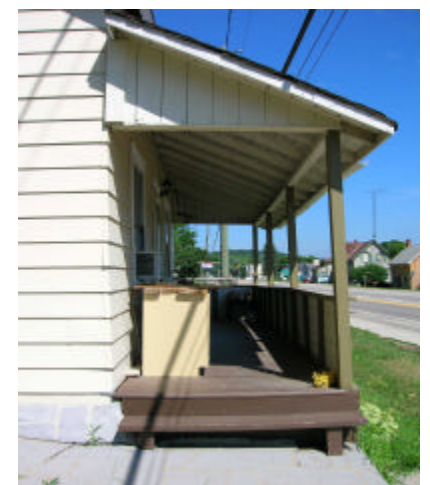

Built: 1885  
Built By: Unknown  
Structure: Frame house  
Exterior Wall: Vinyl Siding  
Style: I - Style

Current Owner: Linda & James Black  
Present Use: Dwelling  
Original Use: Dwelling  
Address: 6454 Hwy 93

### Architectural

Construction of the home was completed in 1885, however an addition to the back of the house has been added as well as the front porch has been added shortly after the house was built (Figs 1 & 3). The house sits on a poured concrete foundation which has been painted to appear like a block foundation (Fig 2). The house contains its original windows. The home has been re-sided with a vinyl siding over insulbrick which covers an original wood frame house. The chimney exterior has been re-bricked with cement blocks. The house originally stood as an I-style home. This style is common for homes that were built as settler homes. They were non-stylistic, 2 stories tall but only one room wide. Therefore, the house appears tall and skinny. However, with the addition on the back of this home, the I-style appearance is not seen.

Fig 1: Addition

Fig 2: Poured concrete foundation

Fig 3: Front porch

## Historical

During the time this house was built, Waverley was a developing village. The Old Penetanguishene Rd had been constructed to run from Barrie to Penetanguishene. As a halfway point, Waverley was created. However, the village did not attract many settlers until the late 1800's. Therefore, this house would have been one of the earliest homes built in the community that is still standing. The Registry Office is unclear from the mid 1900's back of the past owners of the property. However, it was very common for retired soldiers to settle in this area as they travelled the road to the Naval Establishment in Penetanguishene. Therefore it is quite possible that the originator of this home was a retired soldier who settled within the village of Waverley.